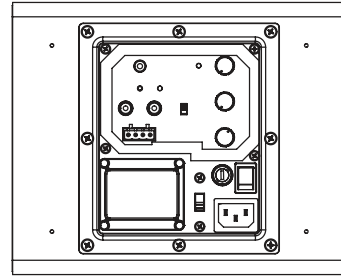

FRONT

UNDERNEATH

GRILLE

LEFT VIEW

RIGHT VIEW

ISOMETRIC

SONANCE
 991 Calle Amanecer, San Clemente CA, 92673
 58800 2-7777 • Phone (949) 492-7777 • Fax (949) 361-5579
 www.sonance.com

D8 SUBWOOFER

SCALE: 1:1

DRAWN BY:

DRWN - PART NUMBER

REV.

SHEET: OF

RELEASED ON: